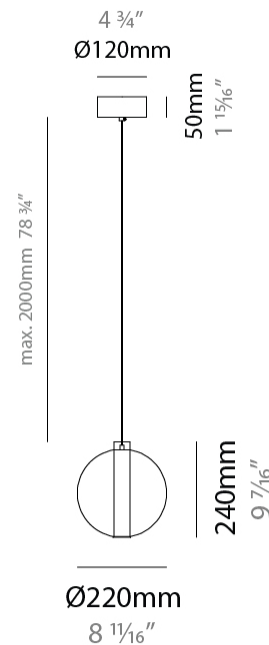

D141224-

base number	Color Temperature	Finish Options	Finish Options

1. To build a product code in our configurator select the specify button on the base model # product page
2. To build a manual product code on this datasheet choose from the options listed below in blue font and add the suffix to the base model #

GENERAL

Series: Oscura Max
Subseries: Oscura Max - Monopoint
Brand: Cangini & Tucci
Division: Design
Mounting Type: Suspension
Mounting Location: Ceiling
Subcategory: Pendant

PHYSICAL

Shape: Round
Diameter (mm): 220
Diameter (in): 8 ¹¹/₁₆
Height (mm): 240
Height (in): 9 ⁷/₁₆
Max. Overall Height (mm): 2240
Max. Overall Height (in): 88 ³/₁₆
Light Distribution: Omnidirectional
Weight (kg): 0.855
Weight (lbs): 1.88
Fixture Finish: AMB / BLK / BRZ / GLD / GRN / PNK / RGD / RUB / SKB / SMK / STE / TOB / TRA
Holder Finish: CHR / WHI / BLK / BCR
Fixture Material: Glass / Metal
Cable Details: 2,000mm Transparent cable

ELECTRICAL

Lamp Type: LED (Zhaga Standard)
Input Wattage (W): 7.8
Total Output Wattage (W): 6
Dimming: Non-Dimmable
Driver Included: Yes
Driver Location: Integrated
Input Voltage (V): 120 - 277
Constant Current (MA): 500mA
Upon Request: Non-Dimming / Phase Dimming (120Vac only) / 0-10V Dimming

LED

Color Temperature (°K): 2700 / 3000
Max. Delivered Lumen (lm): 866
CRI: >90 CRI

OPTICAL

RATINGS AND CERTIFICATIONS

Certified By: Certified for North American Standards
IP rating: IP20